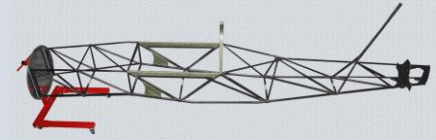

Corsair

e-motion

KIT

Scope of delivery:

Kits	Content
Starting kit	<ul style="list-style-type: none"> • Licence to build 1 Corsair • Detailed, illustrated construction manual in German or English • Drawing set with many 1:1 scale prints (to allow quick assembly directly on top of drawings) • Test and training material • Rudder
Fuselage kit	<ul style="list-style-type: none"> • Carbon tube space frame fully assembled and tempered • Aerodynamic nose dome for electric motor • Fuselage shells • Battery compartment with cooling vent • All contour struts • All brackets, bushes and fairings
Wing kit	<ul style="list-style-type: none"> • CFRP spars • CFRP sandwich D-nose • CNC milled ribs, rib flanges • Wing tips • Reinforcement for step area • Sandwich wing bend skin panels • All structure parts for flaperons including fittings • Control linkage fittings
Horizontal Tailplane kit	<ul style="list-style-type: none"> • All CFRP structure parts • All fittings and bushes
Assembly kit	<ul style="list-style-type: none"> • Landing Gear: MLG struts, wheels, dampers, brakes, complete tail wheel, all hardware • Controls: all parts of the flight controls, pushrods and control cables assembled and ready for installation • Instrument panel without cutouts • Canopy: canopy frame, formed PMMA glass, sliding mechanism, seal • Seat including mechanism, harness
Furthermore	Each kit comes with the correct resin, hardener, consumables and all required hardware (bolts, nuts, rivets, etc.)